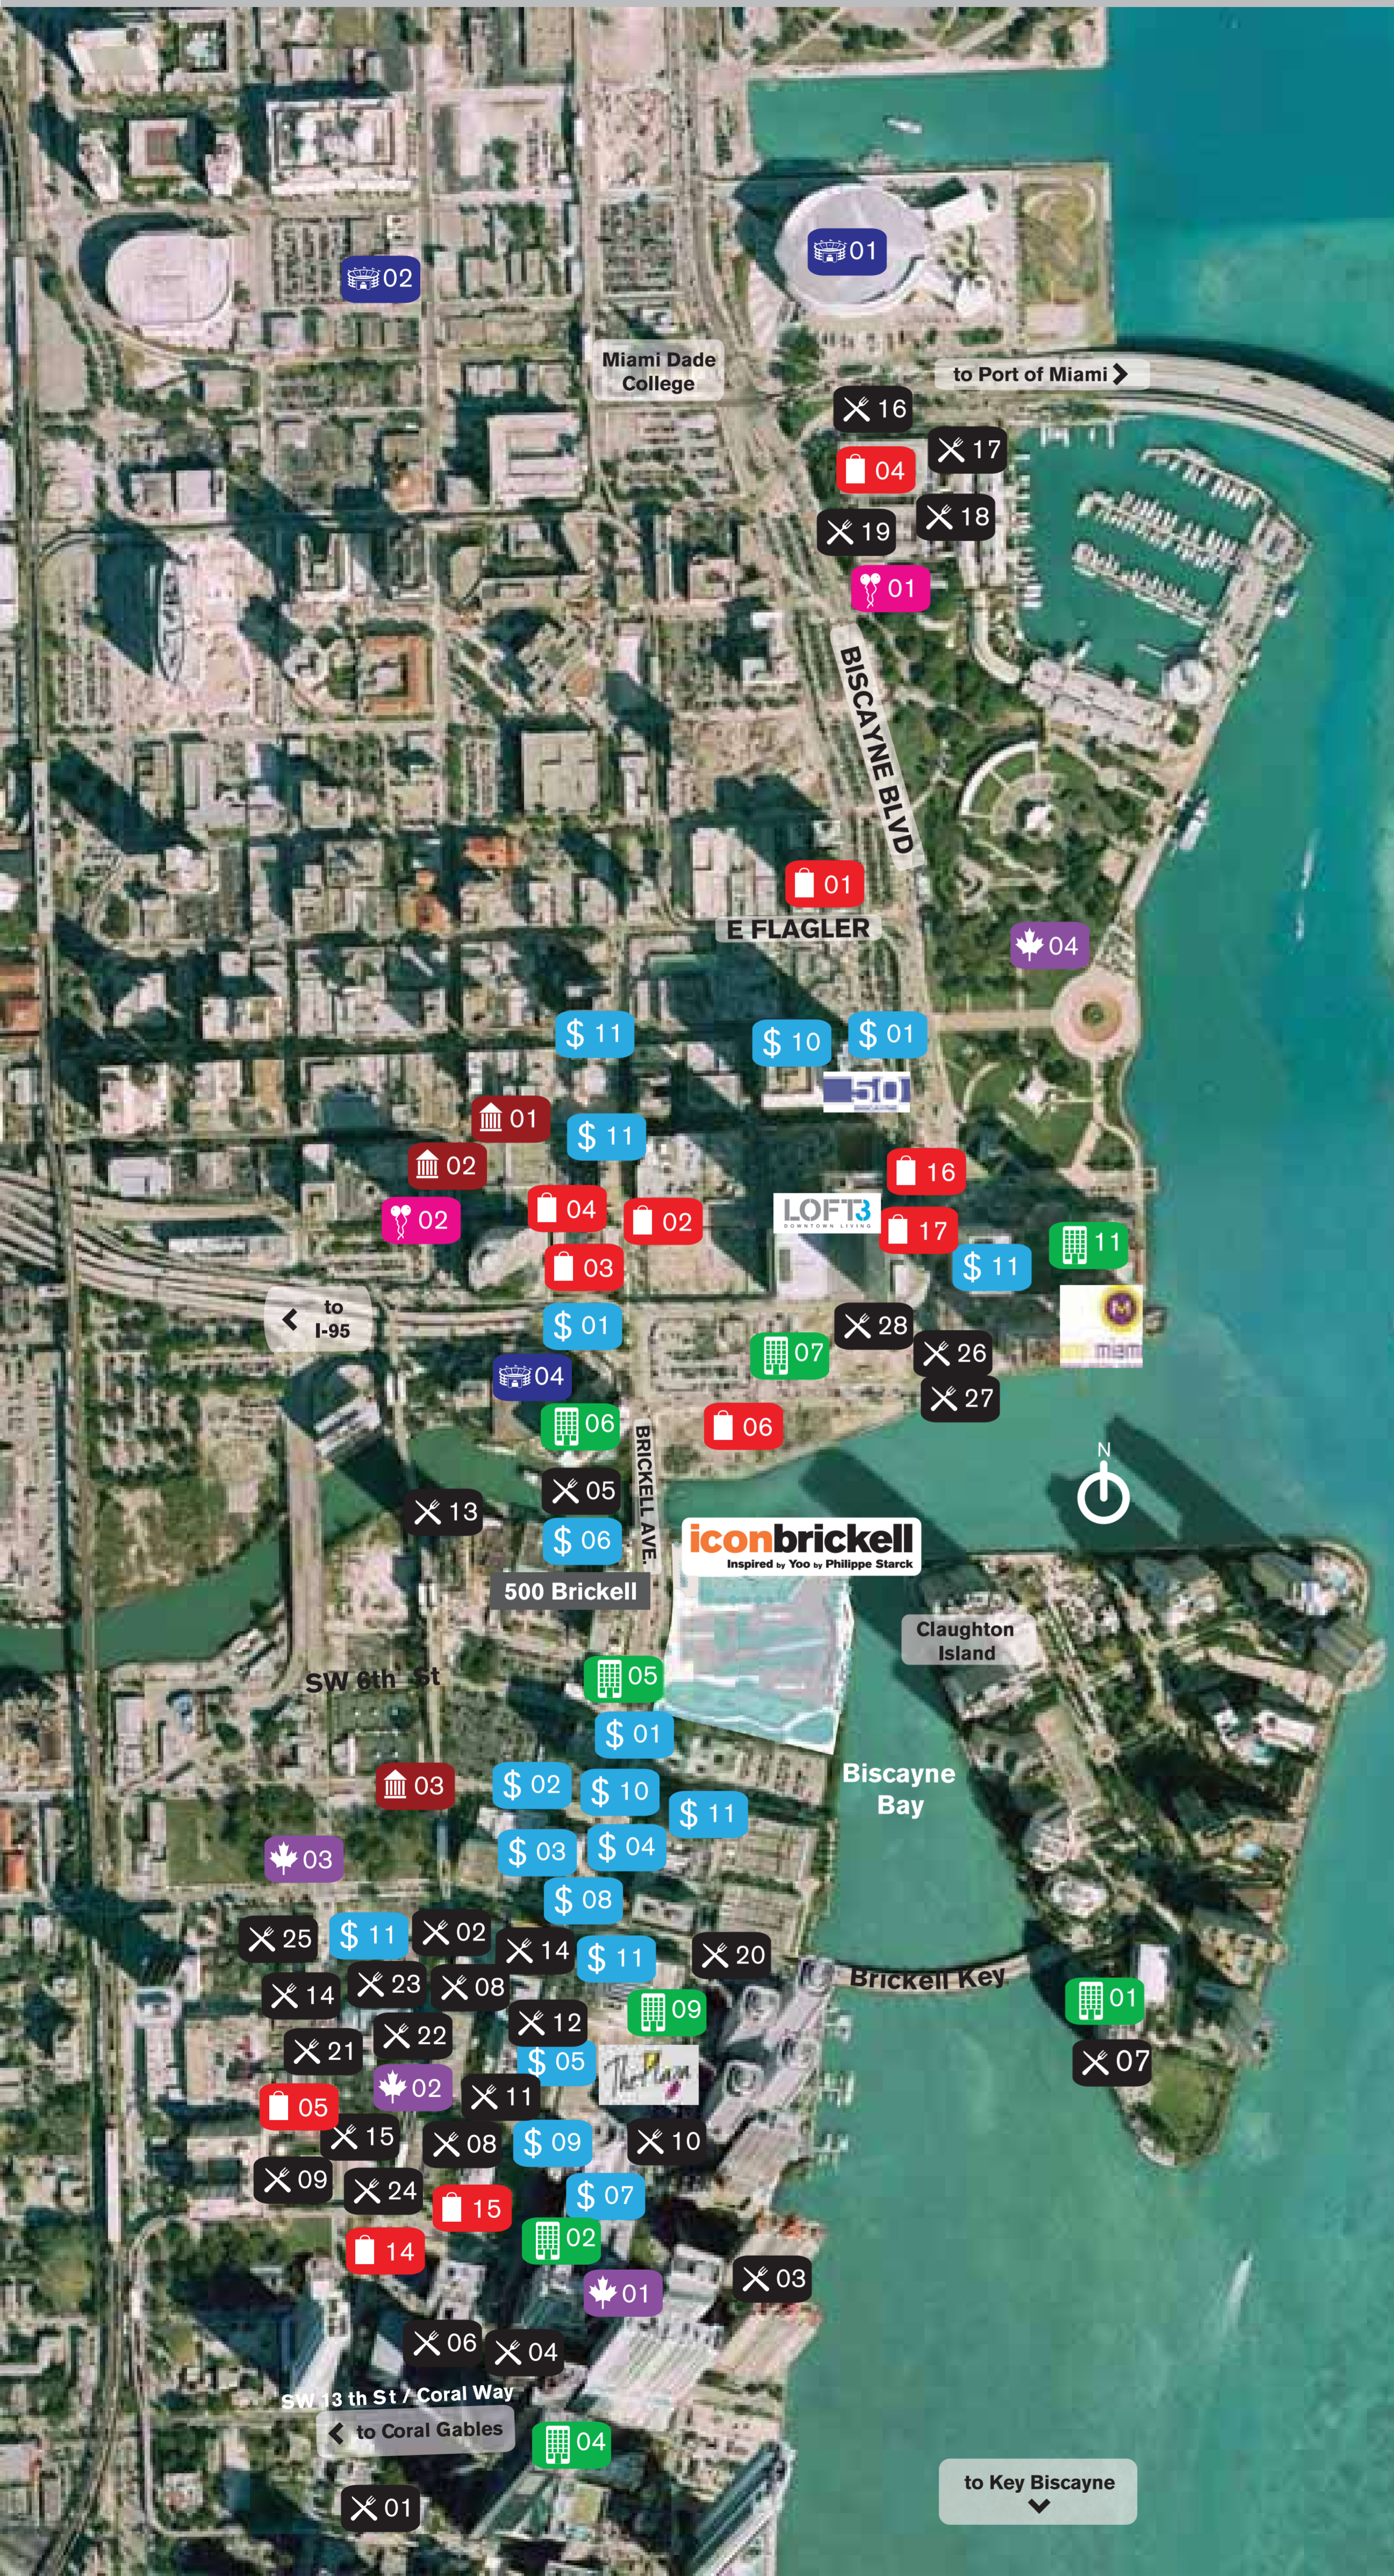

retail, shops

01. Macy's
02. Marshalls
03. Office Depot
04. Bayside Market Place
05. Mary Brickell Village
06. Whole Foods/14 Screen Theatre

Shops at Midtown Miami

- Office Max
- Target
- Linens-N-Things
- Ross
- Circuit City
- Loehman's
- Marshalls
- PetSmart
- Publix
- Bally Total Fitness

parks

01. Simpson Park
02. Southside Park
03. Triangle Park
04. Miamarina Bayfront Park
05. Museum Park

arenas & stadiums

01. American Airlines Arena
02. Miami Arena
03. Carnival Center for the Performing Arts
04. James L. Knight Center

museums

01. Historical Museum of South Florida
02. Miami Art Museum
03. Museum of the Americas

hotels

01. Mandarin Oriental
02. JW Marriott Hotel
03. Four Seasons Hotel
04. Conrad Miami
05. Viceroy @ ICON Brickell
06. Hyatt Regency Miami
07. Marriott Marquis @ Met Two
08. Shangri-La & Westin @ Watson Island
09. Radisson
10. Doubletree Grand Bay
11. Intercontinental

Logos

Other Related Group Projects

← TO SHOPS AT MIDTOWN MIAMI

← I-395 to I-95 & 836

MAP KEY

banks

01. Bank of America
02. Bank of New York Trust Company
03. Eastern National Bank
04. Safra National Bank-New York
05. Colonial Bank
06. Brickell Banking & Finance Incorporated
07. Commercial Bank
08. Ocean Bank
09. City National Bank of Florida
10. Sun Trust Bank
11. Wachovia Bank

amusement, theme parks, & tourist attractions

01. Kehoe's Carousels & Trains
02. Everglades Safari Park, Pharaoh's Rec Room, Little Farm, All Aboard Party Trains, Travel Elite, Inc
03. Parrot Jungle Island
04. The Children's Museum

restaurants & bars

01. Novecento
02. Mi-Kan Japanese Restaurant
03. Mendoza's
04. Gordon Biersch Brewery Restaurant
05. Capital Grille
06. Morton's, the Steakhouse
07. Azul
08. Atrio
09. Rosinella
10. Euro Club
11. DUO Restaurant and Bar
12. Mosaica
13. Big Fish
14. P.F. Chang's
15. Perricone's Marketplace & Café
16. Hard Rock Café
17. Bubba Gump Shrimp
18. Hooters
19. Chili's
20. Porcao
21. Rose Mexicano
22. Blue Martini
23. The Grape
24. The Oceanaire
25. Starbucks
26. Prime Blue Grille
27. La Riva
28. Manny's Steakhouse

retail, shops

01. Macy's
02. Marshalls
03. Office Depot
04. Bayside Market Place
05. Mary Brickell Village
06. Whole Foods/14 Screen Theatre

Shops at Midtown Miami

- Office Max
- Target
- Linens-N-Things
- Ross
- Circuit City
- Loehman's
- Marshalls
- PetSmart
- Publix
- Bally Total Fitness

parks

01. Simpson Park
02. Southside Park
03. Triangle Park
04. Miamarina Bayfront Park
05. Museum Park

arenas & stadiums

01. American Airlines Arena
02. Miami Arena
03. Carnival Center for the Performing Arts
04. James L. Knight Center

museums

01. Historical Museum of South Florida
02. Miami Art Museum
03. Museum of the Americas

hotels

01. Mandarin Oriental
02. JW Marriott Hotel
03. Four Seasons Hotel
04. Conrad Miami
05. Viceroy @ ICON Brickell
06. Hyatt Regency Miami
07. Marriott Marquis @ Met Two
08. Shangri-La & Westin @ Watson Island
09. Radisson
10. Doubletree Grand Bay
11. Intercontinental

Logos

Other Related Group Projects

← TO SHOPS AT MIDTOWN MIAMI

← I-395 to I-95 & 836

MAP KEY

banks

01. Bank of America
02. Bank of New York Trust Company
03. Eastern National Bank
04. Safra National Bank-New York
05. Colonial Bank
06. Brickell Banking & Finance Incorporated
07. Commercial Bank
08. Ocean Bank
09. City National Bank of Florida
10. Sun Trust Bank
11. Wachovia Bank

amusement, theme parks, & tourist attractions

01. Kehoe's Carousels & Trains
02. Everglades Safari Park, Pharaoh's Rec Room, Little Farm, All Aboard Party Trains, Travel Elite, Inc
03. Parrot Jungle Island
04. The Children's Museum

restaurants & bars